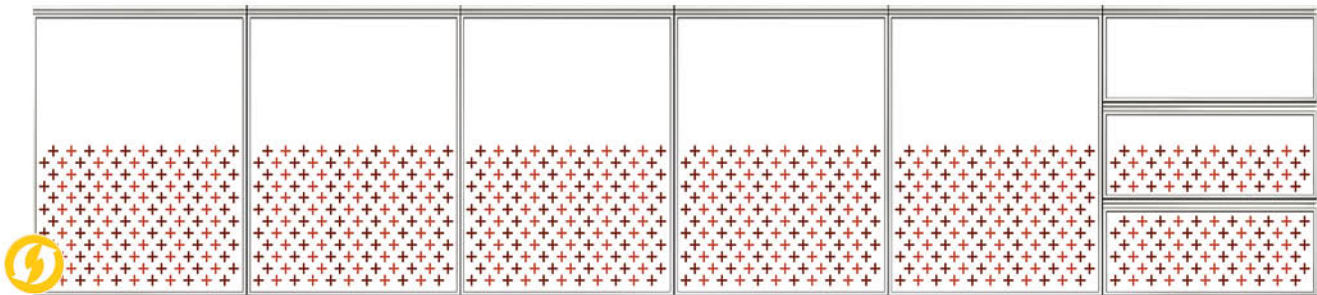

C1902578

C1902579

Bi-Fold Door

Base Cabinet + Drawer

Please refer to page 112 for more information on our Consolidated Design.

C1902580

C1902581

C1902582