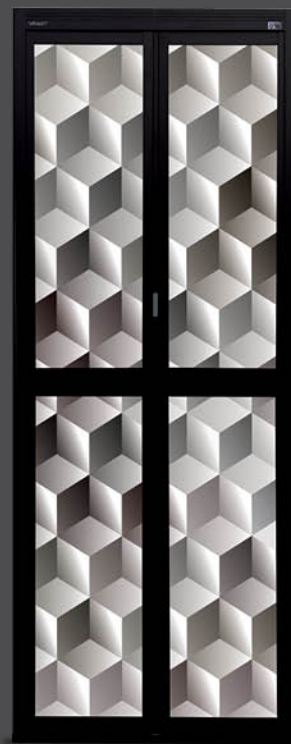

E1902270

PCMB

Powder Coating
Matt Black

Industrial Style

The industrial design trend is fast winning its converts as it offers an interesting opportunity to blend the raw with the refined, the modern with the vintage achieving a look that seems unfinished yet cohesive.

Our industrial designs are undeniably functional and fit the space perfectly in a gorgeous way to bring the expressive style to your home interior.

Let us make an industrial style that completely your own!

M1902135