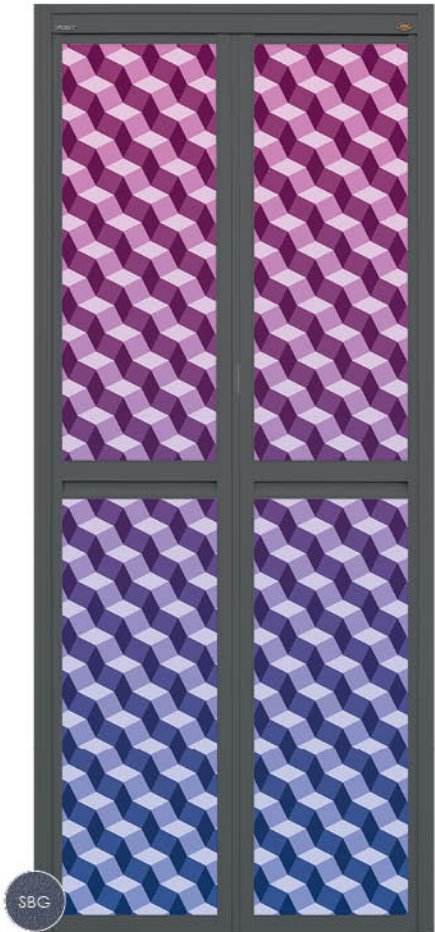

M1902138

M1902139