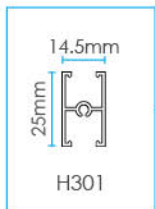

M1902307

M1902308

M1902309

LATTICE DESIGN

Provide both decorative and functional aspects to create a fabulous effect.

H-BAR PROFILE

- Classic & elegant
- For snug embedding
- Aluminium material

ML1902310 SWC01