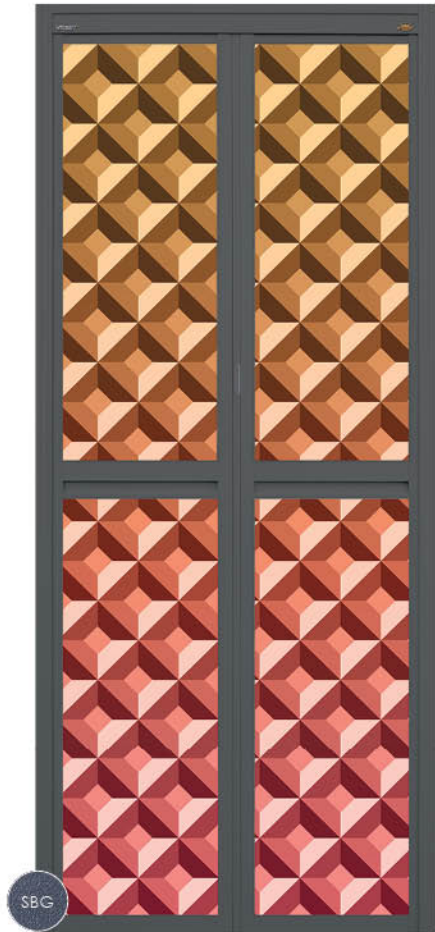

M1902139

M1902140