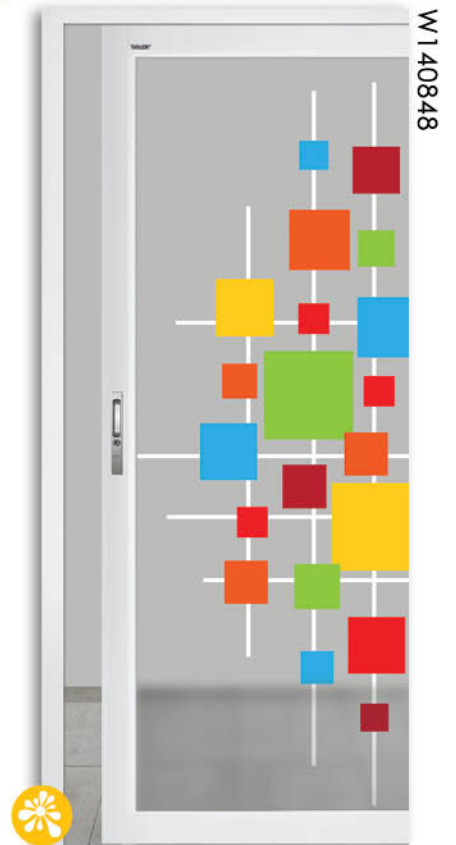

All pictures shown are for illustration purpose only. Actual product may vary due to product enhancement.