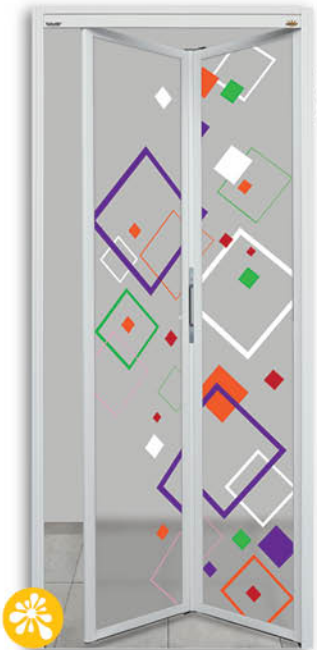

W1 40559

W1 40558

W1 40557

W1 40560